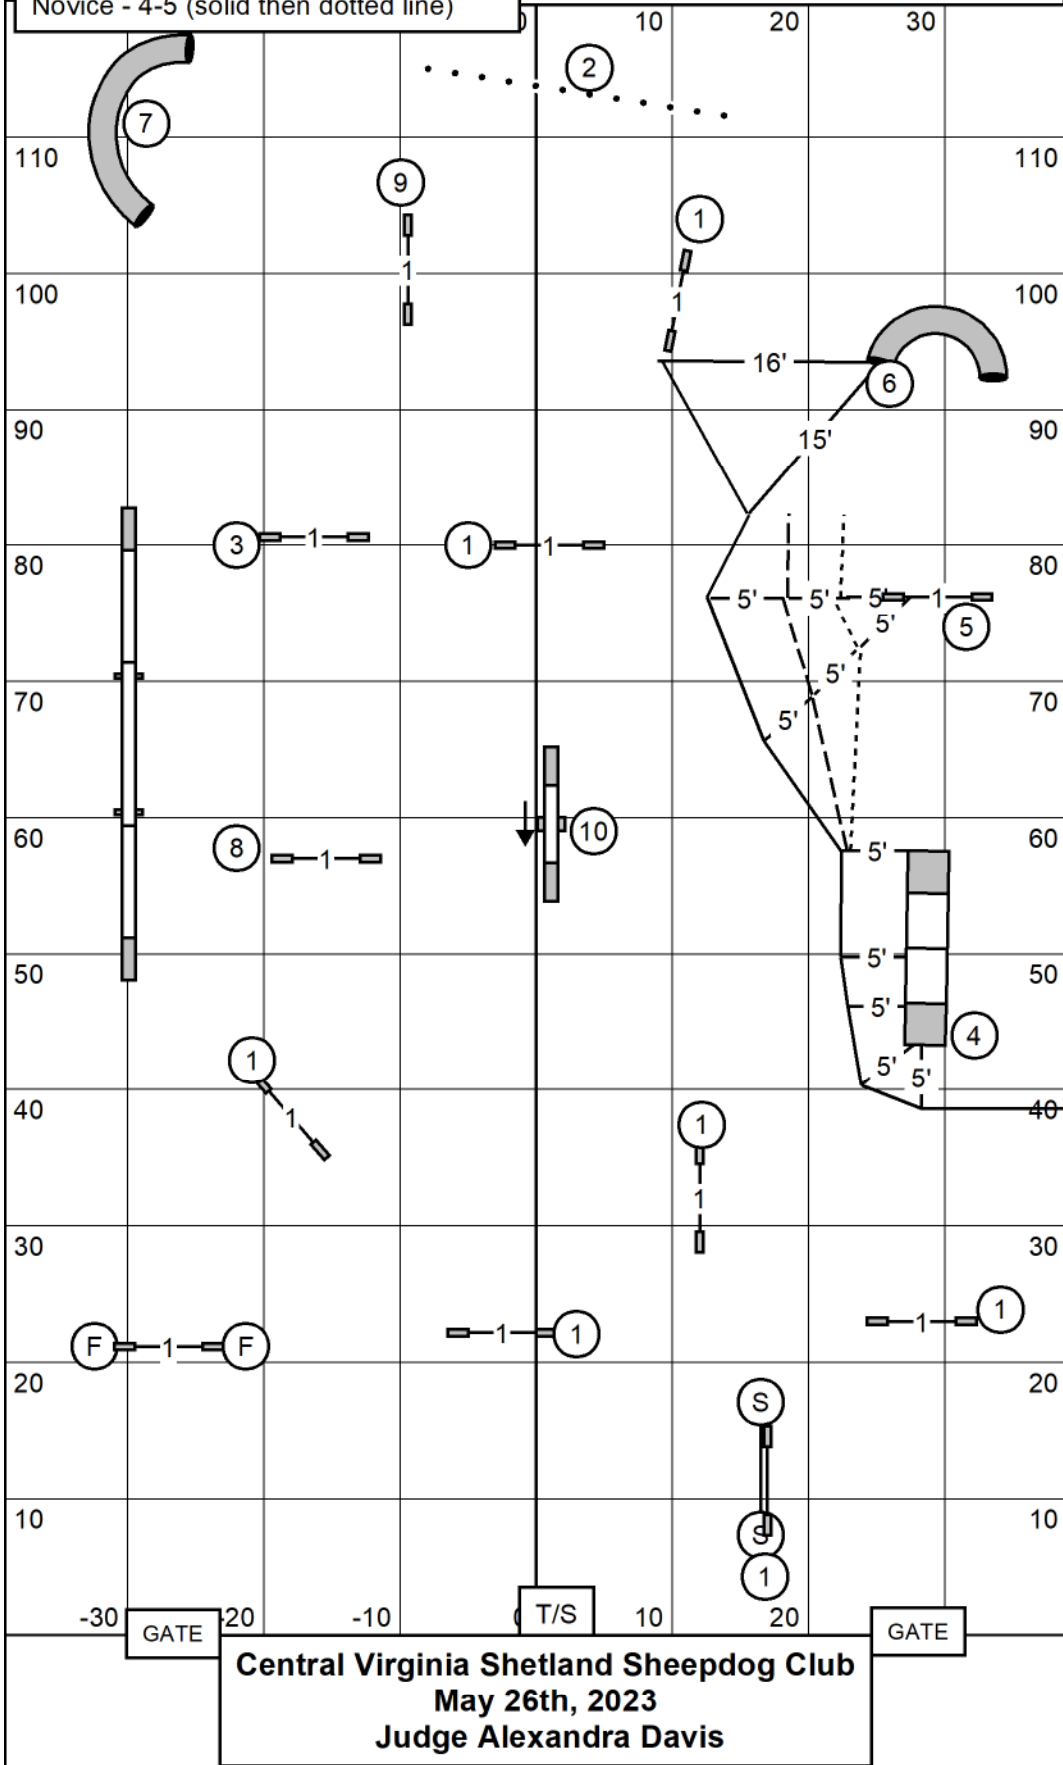

Send Bonus

Exc-Mas - 4-5-6 (solid line)
Open - 4-5 (solid and then dashed line)
Novice - 4-5 (solid then dotted line)

ALL LEVELS OF FAST

PREMIER STD

Central Virginia Shetland Sheepdog Club
May 26th, 2023
Judge Alexandra Davis

EXC - MAS STD

Central Virginia Shetland Sheepdog Club
 May 26th, 2023
 Judge Alexandra Davis

TIME 2 BEAT

Central Virginia Shetland Sheepdog Club
May 26th, 2023
Judge Alexandra Davis

PREMIER JWW

-30 GATE 20 -10 T/S 10 20 GATE
Central Virginia Shetland Sheepdog Club
May 26th 2023
Judge Alexandra Davis