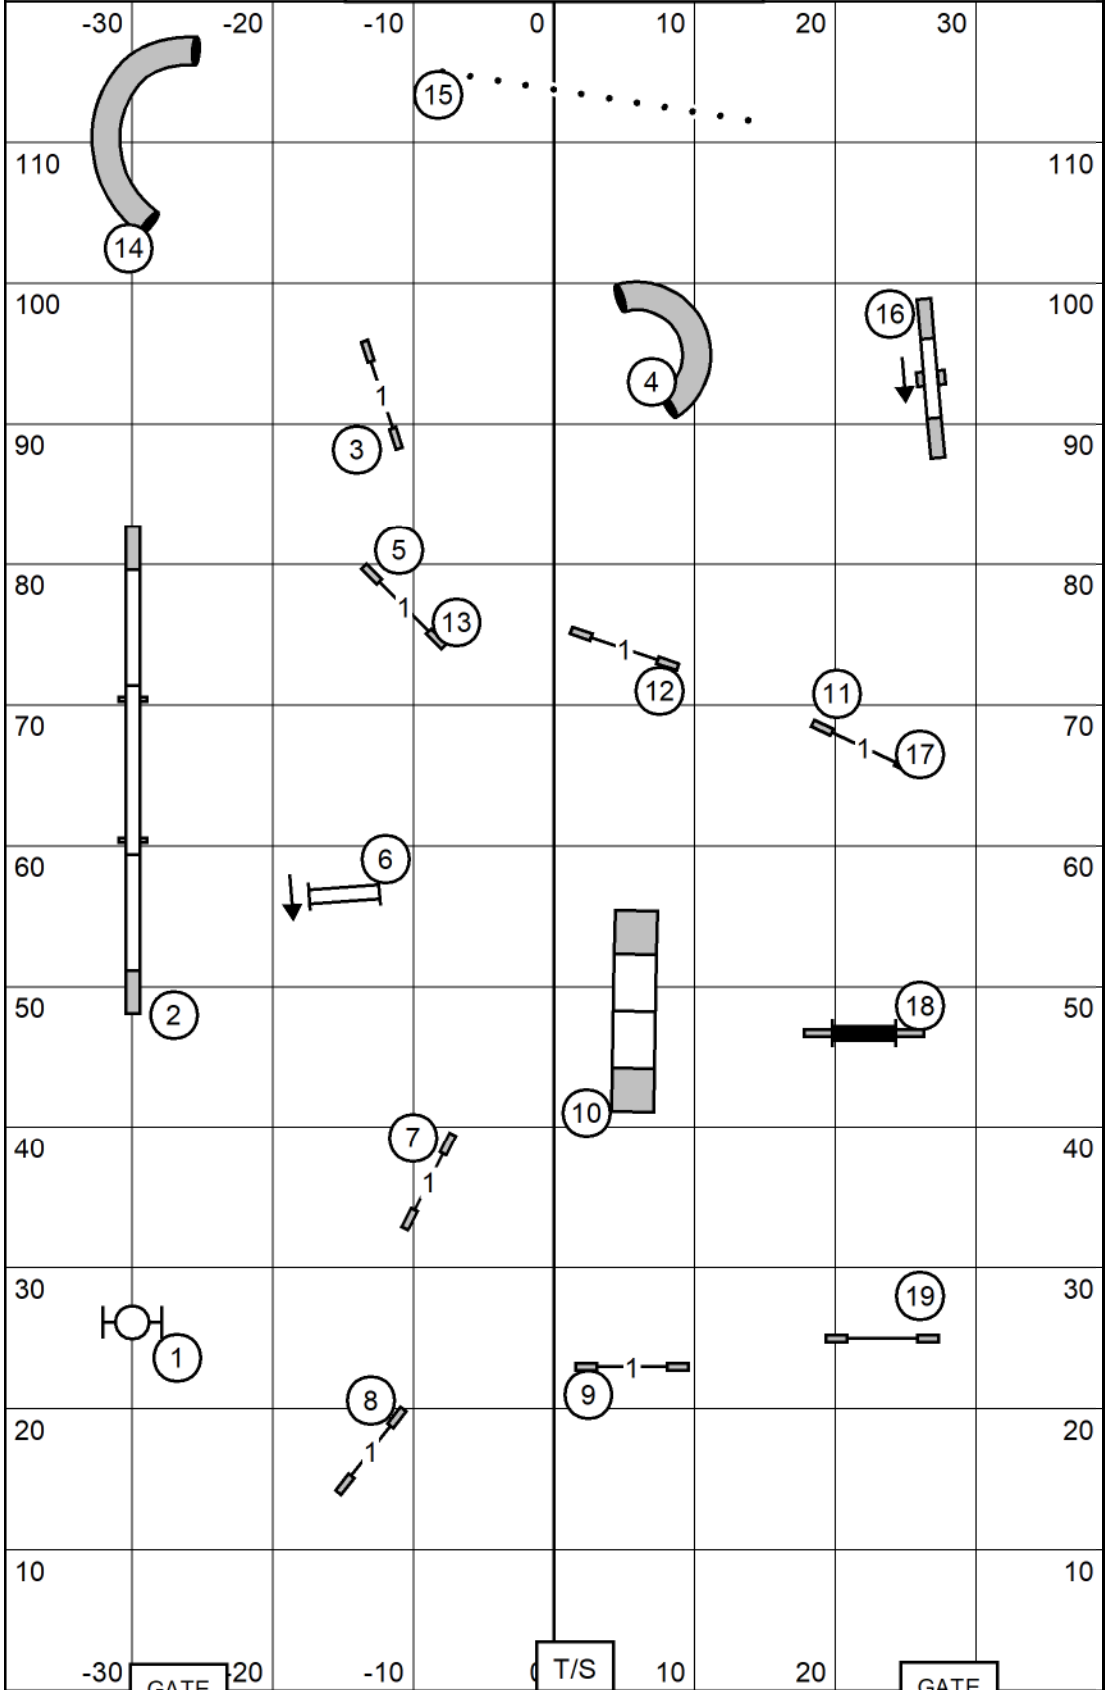

Send Bonus

Exc-Mas - 4-5-6 (solid line)
Open - 4-5 (solid and then dashed line)
Novice - 4-5 (solid then dotted line)

ALL LEVELS OF FAST

PREMIER STD

Central Virginia Shetland Sheepdog Club
May 26th, 2023
Judge Alexandra Davis

EXC - MAS STD

Central Virginia Shetland Sheepdog Club
 May 26th, 2023
 Judge Alexandra Davis

TIME 2 BEAT

Central Virginia Shetland Sheepdog Club
May 26th, 2023
Judge Alexandra Davis

PREMIER JWW

-30 GATE 20 -10 T/S 10 20 GATE
Central Virginia Shetland Sheepdog Club
May 26th 2023
Judge Alexandra Davis