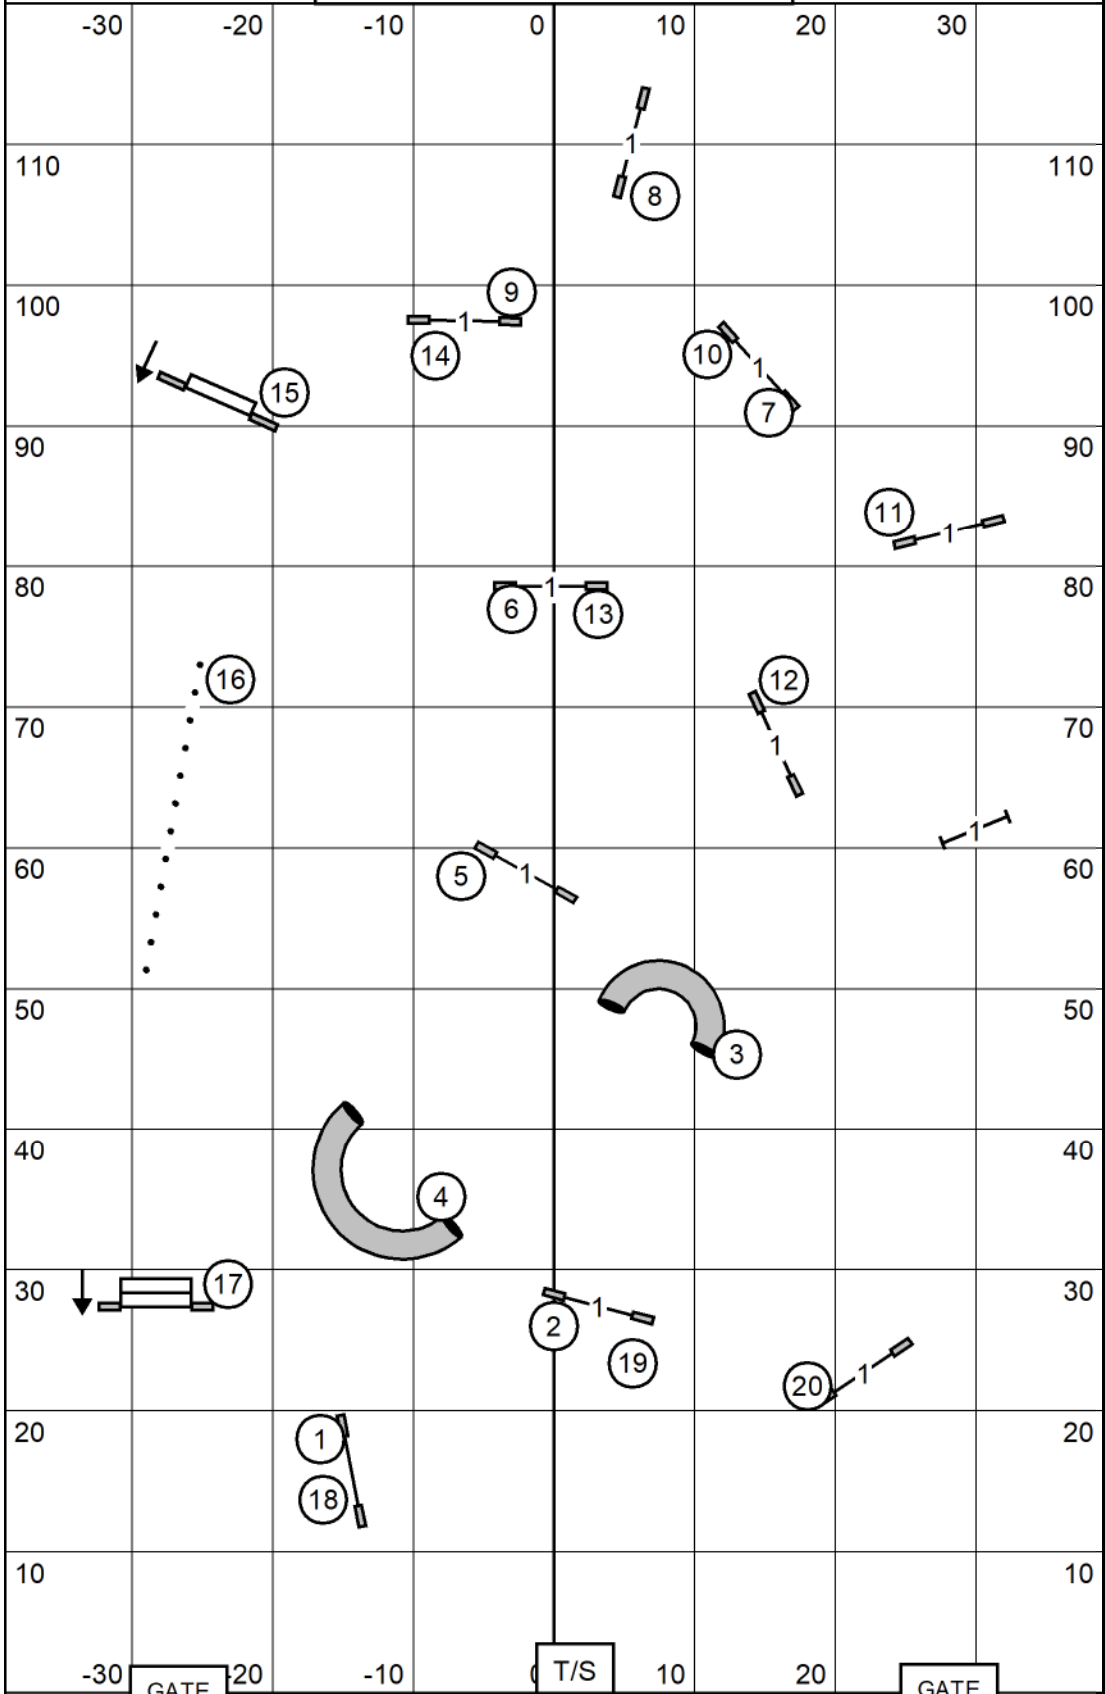

EXC - MAS JWW

Central Virginia Shetland Sheepdog Club
May 26th 2023
Judge Alexandra Davis