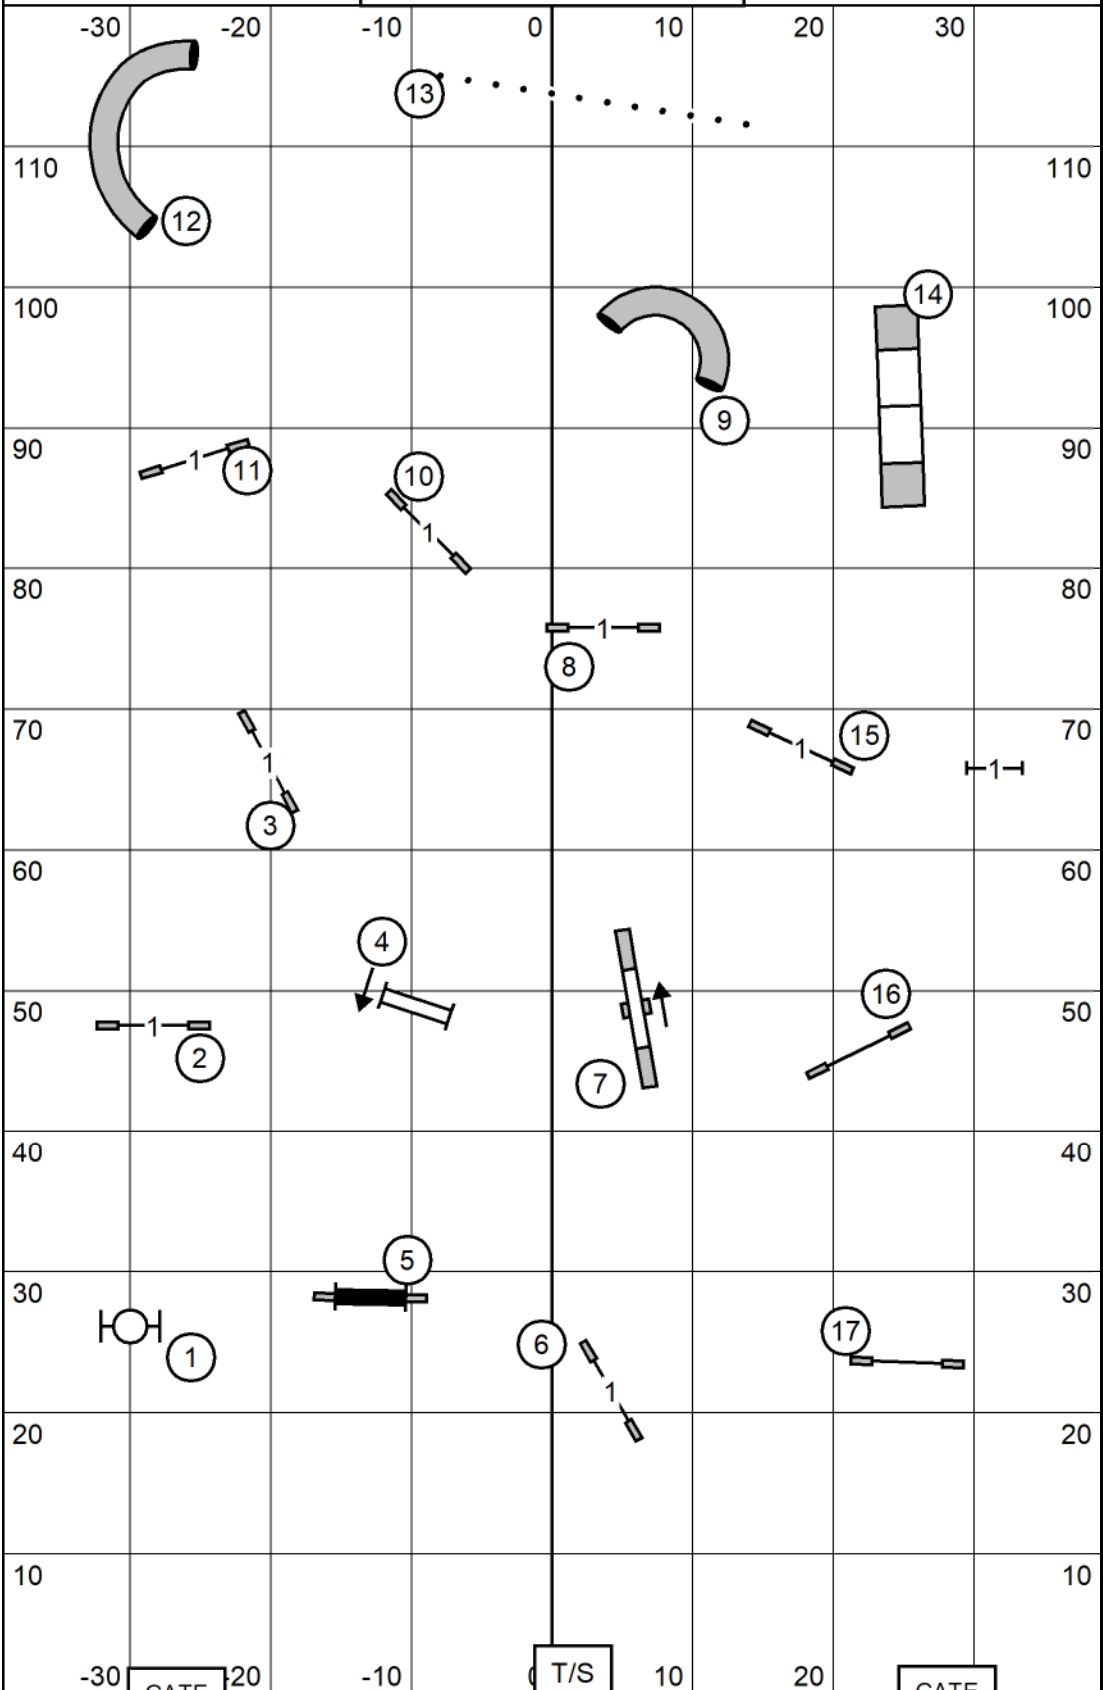

TIME 2 BEAT

Central Virginia Shetland Sheepdog Club
May 26th, 2023
Judge Alexandra Davis