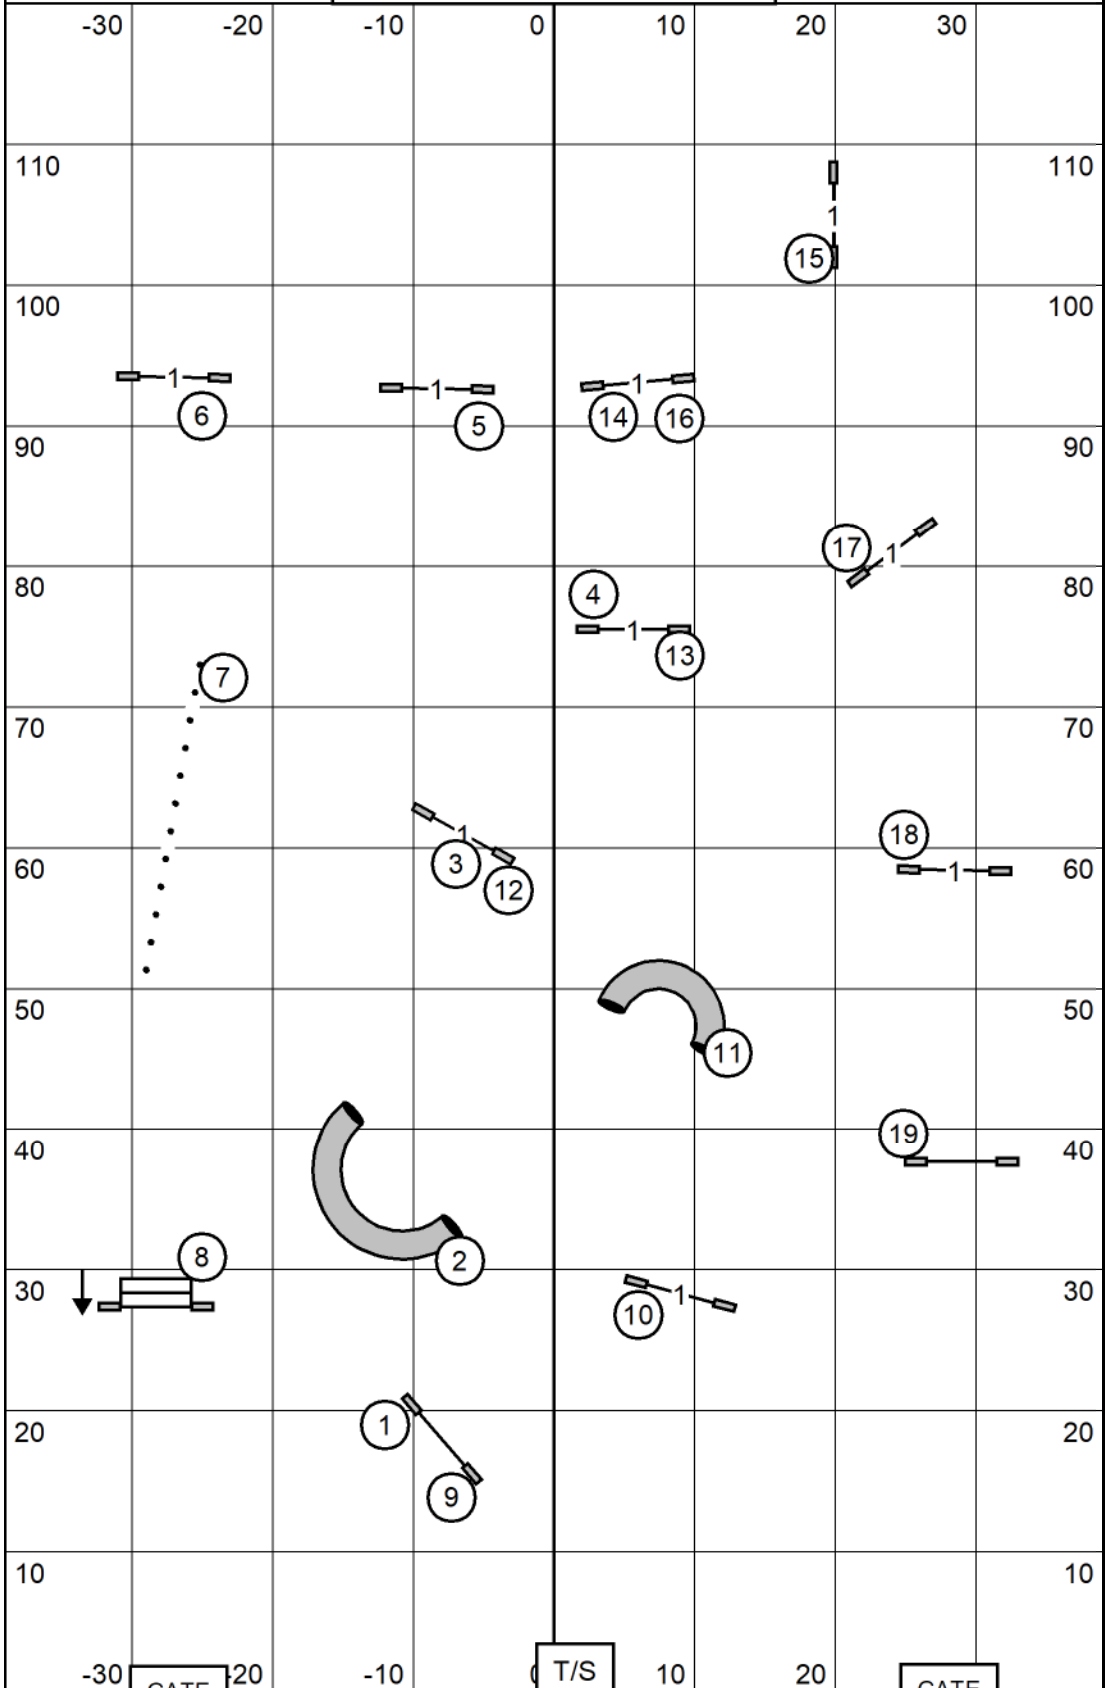

Send Bonus

Exc-Mas - 4-5-6 (solid line)
Open - 4-5 (solid and then dashed line)
Novice - 4-5 (solid then dotted line)

ALL LEVELS OF FAST

PREMIER STD

Central Virginia Shetland Sheepdog Club
May 26th, 2023
Judge Alexandra Davis

EXC - MAS STD

Central Virginia Shetland Sheepdog Club
 May 26th, 2023
 Judge Alexandra Davis

TIME 2 BEAT

Central Virginia Shetland Sheepdog Club
May 26th, 2023
Judge Alexandra Davis

PREMIER JWW

-30 GATE 20 -10 T/S 10 20 GATE
Central Virginia Shetland Sheepdog Club
May 26th 2023
Judge Alexandra Davis