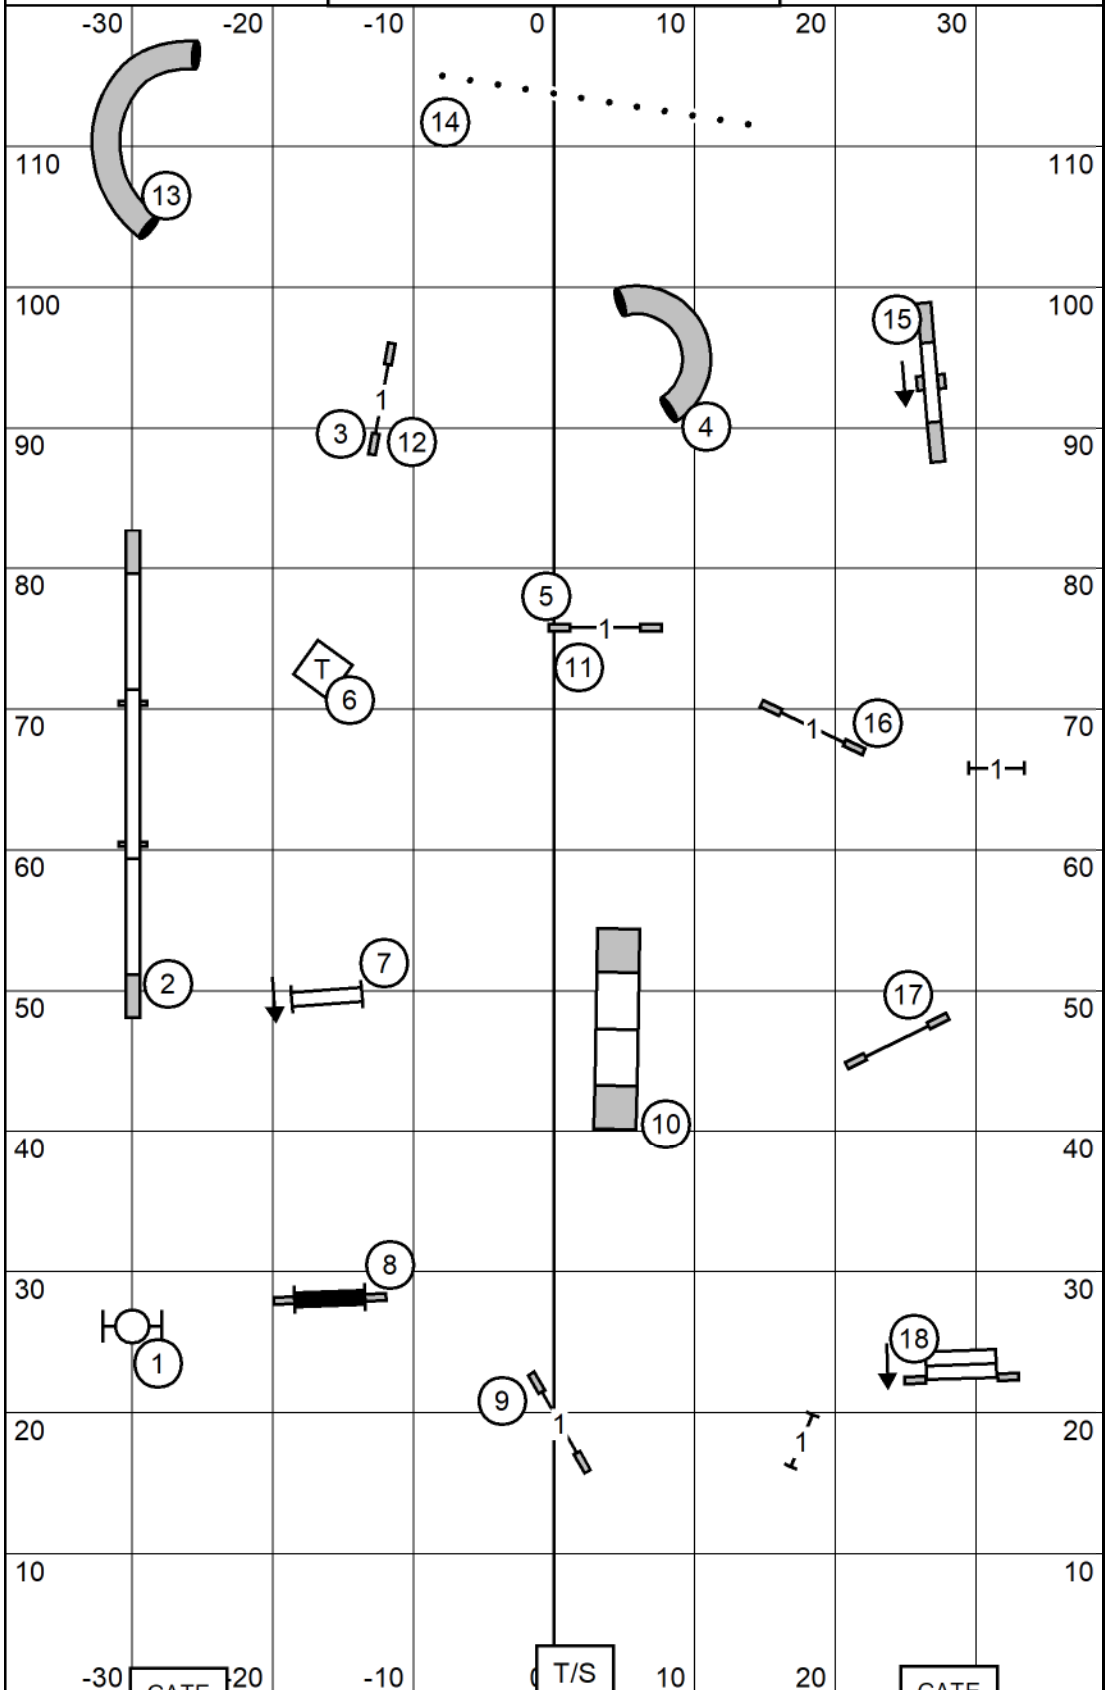

EXC - MAS STD

Central Virginia Shetland Sheepdog Club
May 26th, 2023
Judge Alexandra Davis